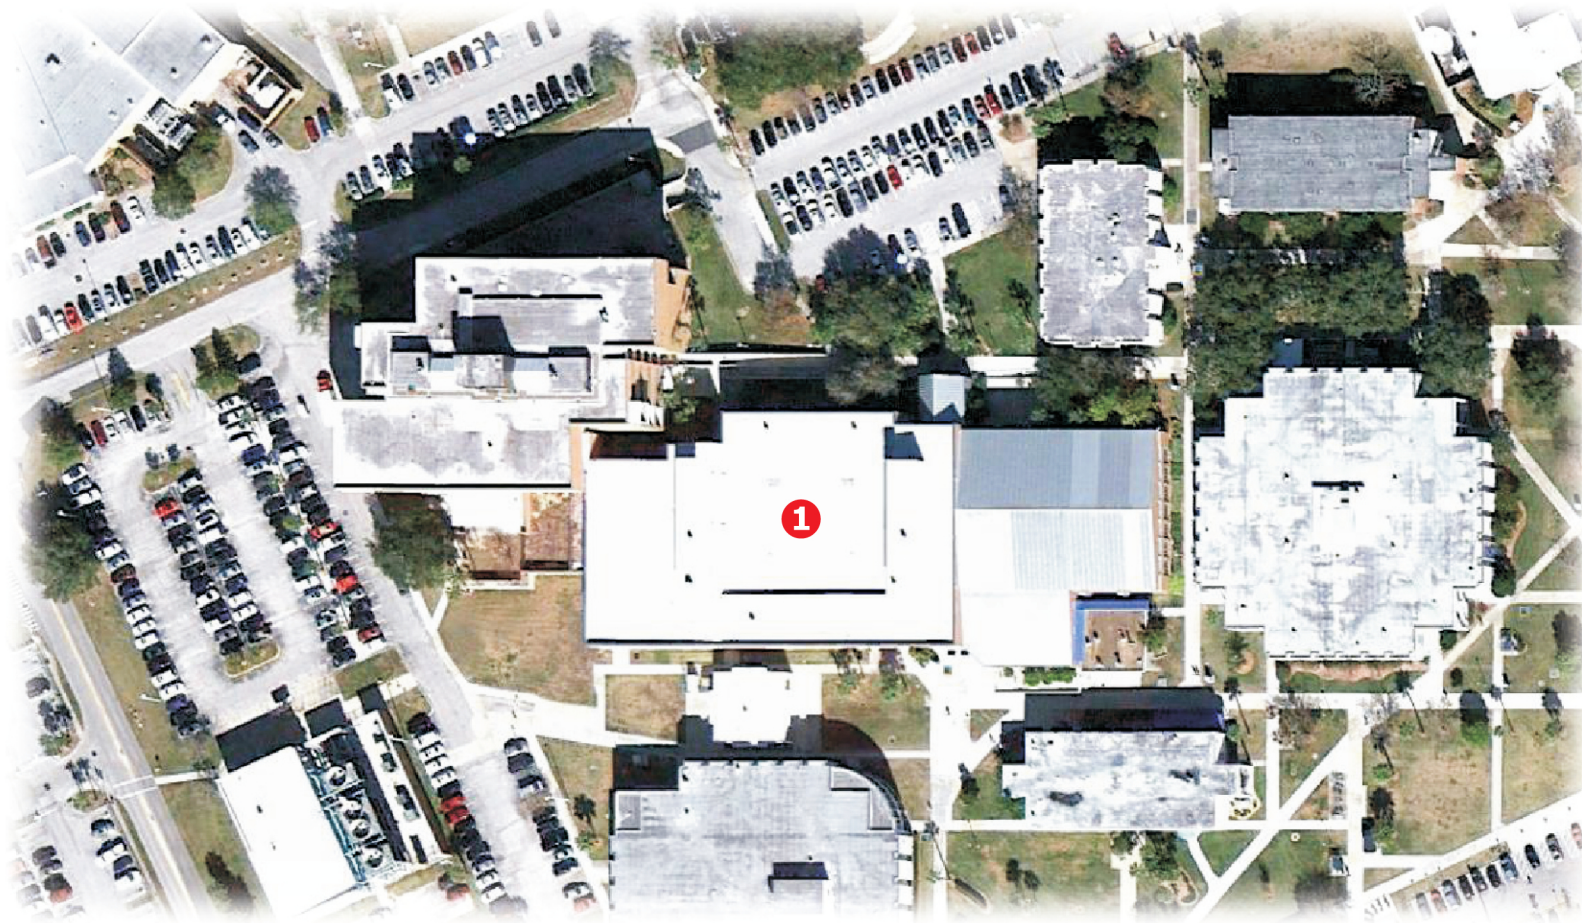

L. Gale Lemerand Fitness Center

1200 West International Speedway Blvd Building 310, Daytona Beach, FL 32114

Ample Parking spaces available.

1 Fitness center

Daytona Beach 
Area Convention & Visitors Bureau
QUESTIONS?
TO ORGANIZE YOUR
ATHLETIC EVENT AT A
VOLUSIA COUNTY SITE
Please contact the
*Daytona Beach Area
Convention & Visitors
Bureau*
386-255-0415 EXT 115